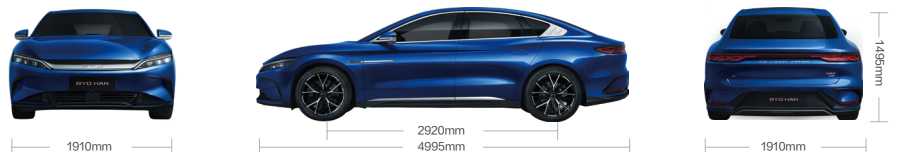

BYD HAN SPECIFICATIONS & CONFIGURATIONS